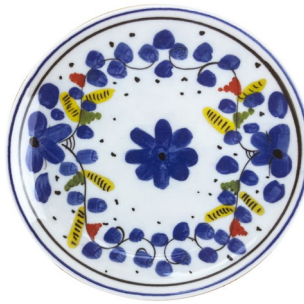

ARCUCCI PORCELLANA

The image features four porcelain plates with distinct hand-painted designs. The top plate has a blue floral pattern. The middle-left plate is decorated with red flowers and yellow leaves. The middle-right plate shows yellow and blue abstract shapes. The bottom plate is covered in green leaves and small colorful accents. The text 'ARCUCCI PORCELLANA' is prominently displayed at the top, and '2024' is at the bottom.

DECORO CAPRI

PIATTO PIZZA
-PIZZA PLATE
Ø33 CM
SACAP-1033

PIATTO PIANO
-DINNER PLATE
Ø28 CM
SACAP-1028

PIATTO FRUTTA
-DESSERT PLATE
Ø21 CM
SACAP-1021

PIATTO PASTA
-PASTA BOWL
Ø26,5 CM
SACAP-1126

PIATTO FONDO
-SOUP PLATE
Ø22 CM
SACAP-1122

COLLEZIONE MARITIME

DECORO GENOVA

PIATTO PIZZA
-PIZZA PLATE
Ø33 CM
SAGEN-1033

PIATTO PIANO
-DINNER PLATE
Ø28 CM
SAGEN-1028

PIATTO FRUTTA
-DESSERT PLATE
Ø21 CM
SAGEN-1021

PIATTO PASTA
-PASTA BOWL
Ø26,5 CM
SAGEN-1126