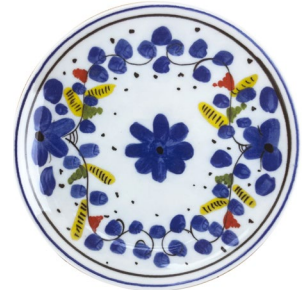

COLLEZIONE MARITIME

DECORO CAPRI